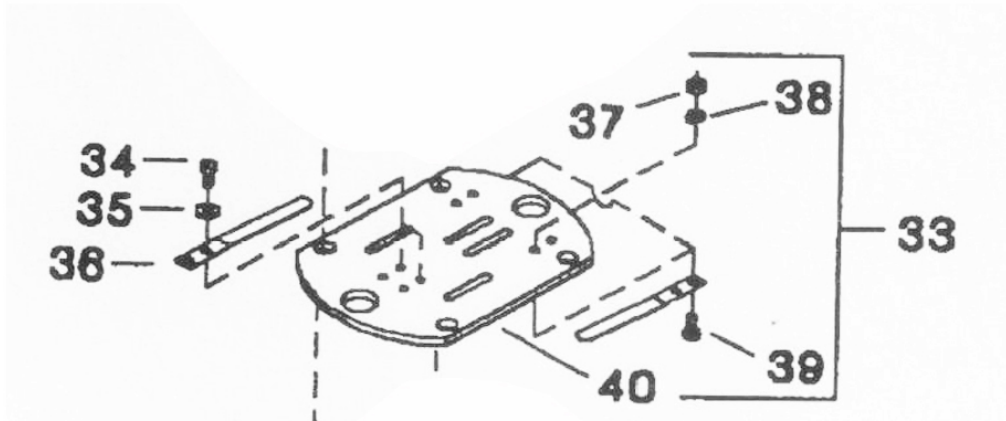

32024283 - ASSEMBLY SPACER / VALVE LP

No.	Description	Ref Part No.	QTY
2-33	Assembly Spacer/Valve Low Pressure	32024283	-
2-34	- Screw, Fillister Head	32035495	2
2-35	- Washer Belleville - 1/4"	32217382	2
2-36	- Valve Finger	30221170	4
2-37	- Nut.Hex	95416335	2
2-38	- Lockwasher Spring	32035479	2
2-39	- Screw, Fillister Head	32035461	2
2-40	- Spacer	37127289	1